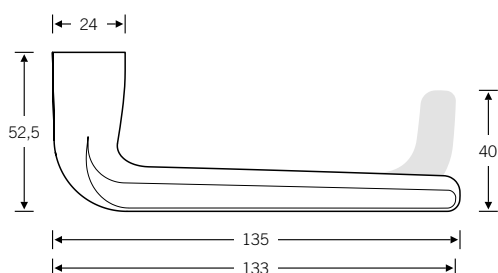

The tribute FSB is paying the revered Ludwig Mies van der Rohe coincides with the centenary of the founding of the Bauhaus. FSB 1267 is more than just a replica of an original Mies van der Rohe door lever, however. Whilst retaining the formal thrust of its forebears, our interpretation also conforms to present-day standards and the requirements of modern architecture.

Recommended rose/backplate variants